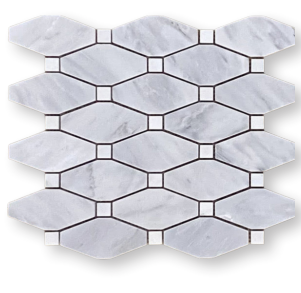

NEO GRIS

POLISHED MARBLE

COLLECTION

Wayne Tile
Company

waynetile.com

NEO GRIS

SIZES

3"x12"

12"x12"

12"x24"

2"x4" Brick Mosaic

Basketweave Mosaic

1"x3" Herringbone Mosaic

2" Hexagon Mosaic

4" Hexagon Mosaic

Round Mosaic

Lantern Mosaic

Octagon Mosaic

1.5"x2.5" Long Octagon Mosaic

Chevron Mosaic

Chevron Mix Mosaic

Pinwheel Mosaic

Waterfall Mosaic

Fishscale Mosaic