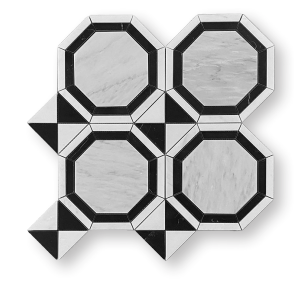

NEO GRIS

POLISHED MARBLE

COLLECTION

Wayne Tile
Company

waynetile.com

NEO GRIS

SIZES

3"x12"

12"x12"

12"x24"

2"x4" Brick Mosaic

Basketweave Mosaic

1"x3" Herringbone Mosaic

2" Hexagon Mosaic

4" Hexagon Mosaic

Round Mosaic

Lantern Mosaic

Octagon Mosaic

1.5"x2.5" Long Octagon Mosaic

Chevron Mosaic

Chevron Mix Mosaic

Pinwheel Mosaic

Waterfall Mosaic

Fishscale Mosaic