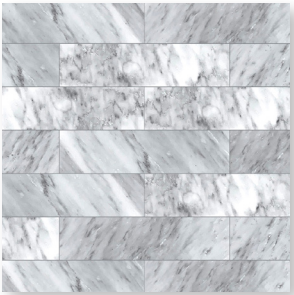

NEO GRIS

POLISHED MARBLE

COLLECTION

Wayne Tile
Company

waynetile.com

NEO GRIS

SIZES

3"x12"

12"x12"

12"x24"

2"x4" Brick Mosaic

Basketweave Mosaic

1"x3" Herringbone Mosaic

2" Hexagon Mosaic

4" Hexagon Mosaic

Round Mosaic