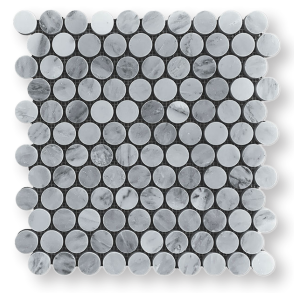

NEO GRIS

POLISHED MARBLE

COLLECTION

Wayne Tile
Company

waynetile.com

NEO GRIS

SIZES

3"x12"

12"x12"

12"x24"

2"x4" Brick Mosaic

Basketweave Mosaic

1"x3" Herringbone Mosaic

2" Hexagon Mosaic

4" Hexagon Mosaic

Round Mosaic

Lantern Mosaic

Octagon Mosaic

1.5"x2.5" Long Octagon Mosaic

Chevron Mosaic

Chevron Mix Mosaic

Pinwheel Mosaic

Waterfall Mosaic

Fishscale Mosaic