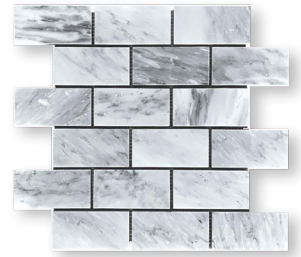

NEO GRIS

POLISHED MARBLE

COLLECTION

Wayne Tile
Company

waynetile.com

NEO GRIS

SIZES

3"x12"

12"x12"

12"x24"

2"x4" Brick Mosaic

Basketweave Mosaic

1"x3" Herringbone Mosaic

2" Hexagon Mosaic

4" Hexagon Mosaic

Round Mosaic