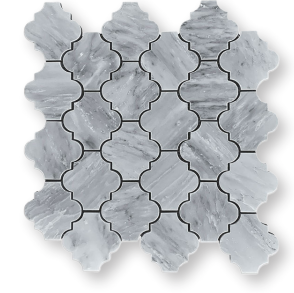

NEO GRIS

POLISHED MARBLE

COLLECTION

Wayne Tile
Company

waynetile.com

NEO GRIS

SIZES

3"x12"

12"x12"

12"x24"

2"x4" Brick Mosaic

Basketweave Mosaic

1"x3" Herringbone Mosaic

2" Hexagon Mosaic

4" Hexagon Mosaic

Round Mosaic

Lantern Mosaic

Octagon Mosaic

1.5"x2.5" Long Octagon Mosaic

Chevron Mosaic

Chevron Mix Mosaic

Pinwheel Mosaic

Waterfall Mosaic

Fishscale Mosaic