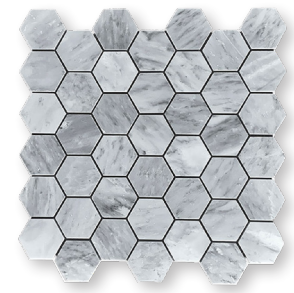

NEO GRIS

POLISHED MARBLE

COLLECTION

Wayne Tile
Company

waynetile.com

NEO GRIS

SIZES

3"x12"

12"x12"

12"x24"

2"x4" Brick Mosaic

Basketweave Mosaic

1"x3" Herringbone Mosaic

2" Hexagon Mosaic

4" Hexagon Mosaic

Round Mosaic

Lantern Mosaic

Octagon Mosaic

1.5"x2.5" Long Octagon Mosaic

Chevron Mosaic

Chevron Mix Mosaic

Pinwheel Mosaic

Waterfall Mosaic

Fishscale Mosaic