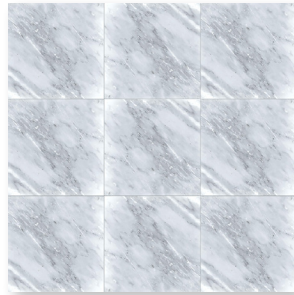

NEO GRIS

POLISHED MARBLE

COLLECTION

Wayne Tile
Company

waynetile.com

NEO GRIS

SIZES

3"x12"

12"x12"

12"x24"

2"x4" Brick Mosaic

Basketweave Mosaic

1"x3" Herringbone Mosaic

2" Hexagon Mosaic

4" Hexagon Mosaic

Round Mosaic

Lantern Mosaic

Octagon Mosaic

1.5"x2.5" Long Octagon Mosaic

Chevron Mosaic

Chevron Mix Mosaic

Pinwheel Mosaic

Waterfall Mosaic

Fishscale Mosaic